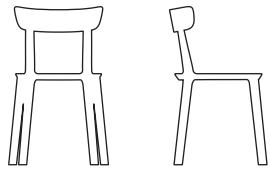

Cadrea

Cadrea

Design Simone Viola

Materials Polypropylene, eco leather

Sometimes, shapes can be like a scent. They can treasure and unleash memories. By unveiling feelings hidden just beneath the surface, they reveal lines that seem to be familiar without ever having seen them before. Indeed, this is the case for the Cadrea collection. Just like a Madeleine de Proust, it bears the well-known form of a bistro chair, of which it maintains the comfort and ease of handling typical of a daily-use object, combined with the freshness of a completely refurbished, contemporary

design. The chair and the two high and low stools make up the essential elements necessary to meet the requirements of a home, either indoor or outdoor, but they also fit perfectly in a restaurant or in a cafe. Cadrea is a monoblock characterized by lightweight, resistance to light, and weatherproofing. As a complement to the collection, the indoor version features lightweight eco-leather seat paddings in matching or contrasting colours.

Cadrea

Chair
TO-1746

Indoor and outdoor use
Stackable x6

Dimensions (cm)
D47 W47 H78
SH45.5

Weight (kgs)
3.4

Material
Polypropylene.

Chair upholstery
TO-1722CH

Indoor use only

Dimensions (cm)
D41 W40

Weight (kgs)
0.9

Material
Polypropylene, upholstery foam and PU.

Low stool
TO-1766

Indoor and outdoor use
Stackable x6

Dimensions (cm)
D42.5 W42.5 H65.5
SH65.5

Weight (kgs)
4.4

Material
Polypropylene.