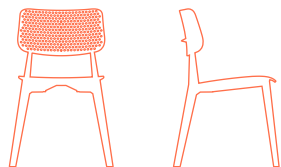

decontextualized and put together to form a peaceful inviting multi-functional design.

The star-like, triangular volumes on the rear and bottom parts emphasize the load-bearing function of these structures and form a pleasant aesthetic contrast with the soft and welcoming ergonomics of both seat and backrest.

### Chair TO-1655

Indoor and outdoor use  
Stackable x 4

Dimensions (cm)  
D53.5 W54.5 H82  
SH45

Weight (kgs)  
4.3

Material  
Polypropylene.

### Upholstered back pad TO-1715B

Indoor use only  
Stackable

Dimensions (cm)  
D22.5 W43

Weight (kgs)  
0.25

Material  
Polypropylene, upholstery foam and fabric.

### Chair with holes TO-1755

Indoor and outdoor use  
Stackable x 4

Dimensions (cm)  
D53.5 W53.5 H81  
SH45

Weight (kgs)  
4.2

Material  
Polypropylene.