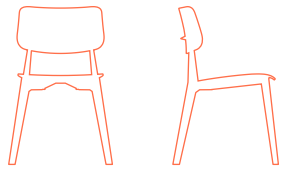

Stellar

Chair TO-1655

Indoor and outdoor use
Stackable x 4

Dimensions (cm)
D53.5 W54.5 H82
SH45

Weight (kgs)
4.3

Material
Polypropylene.

Upholstered back pad TO-1715B

Indoor use only
Stackable

Dimensions (cm)
D22.5 W43

Weight (kgs)
0.25

Material
Polypropylene, upholstery foam and fabric.